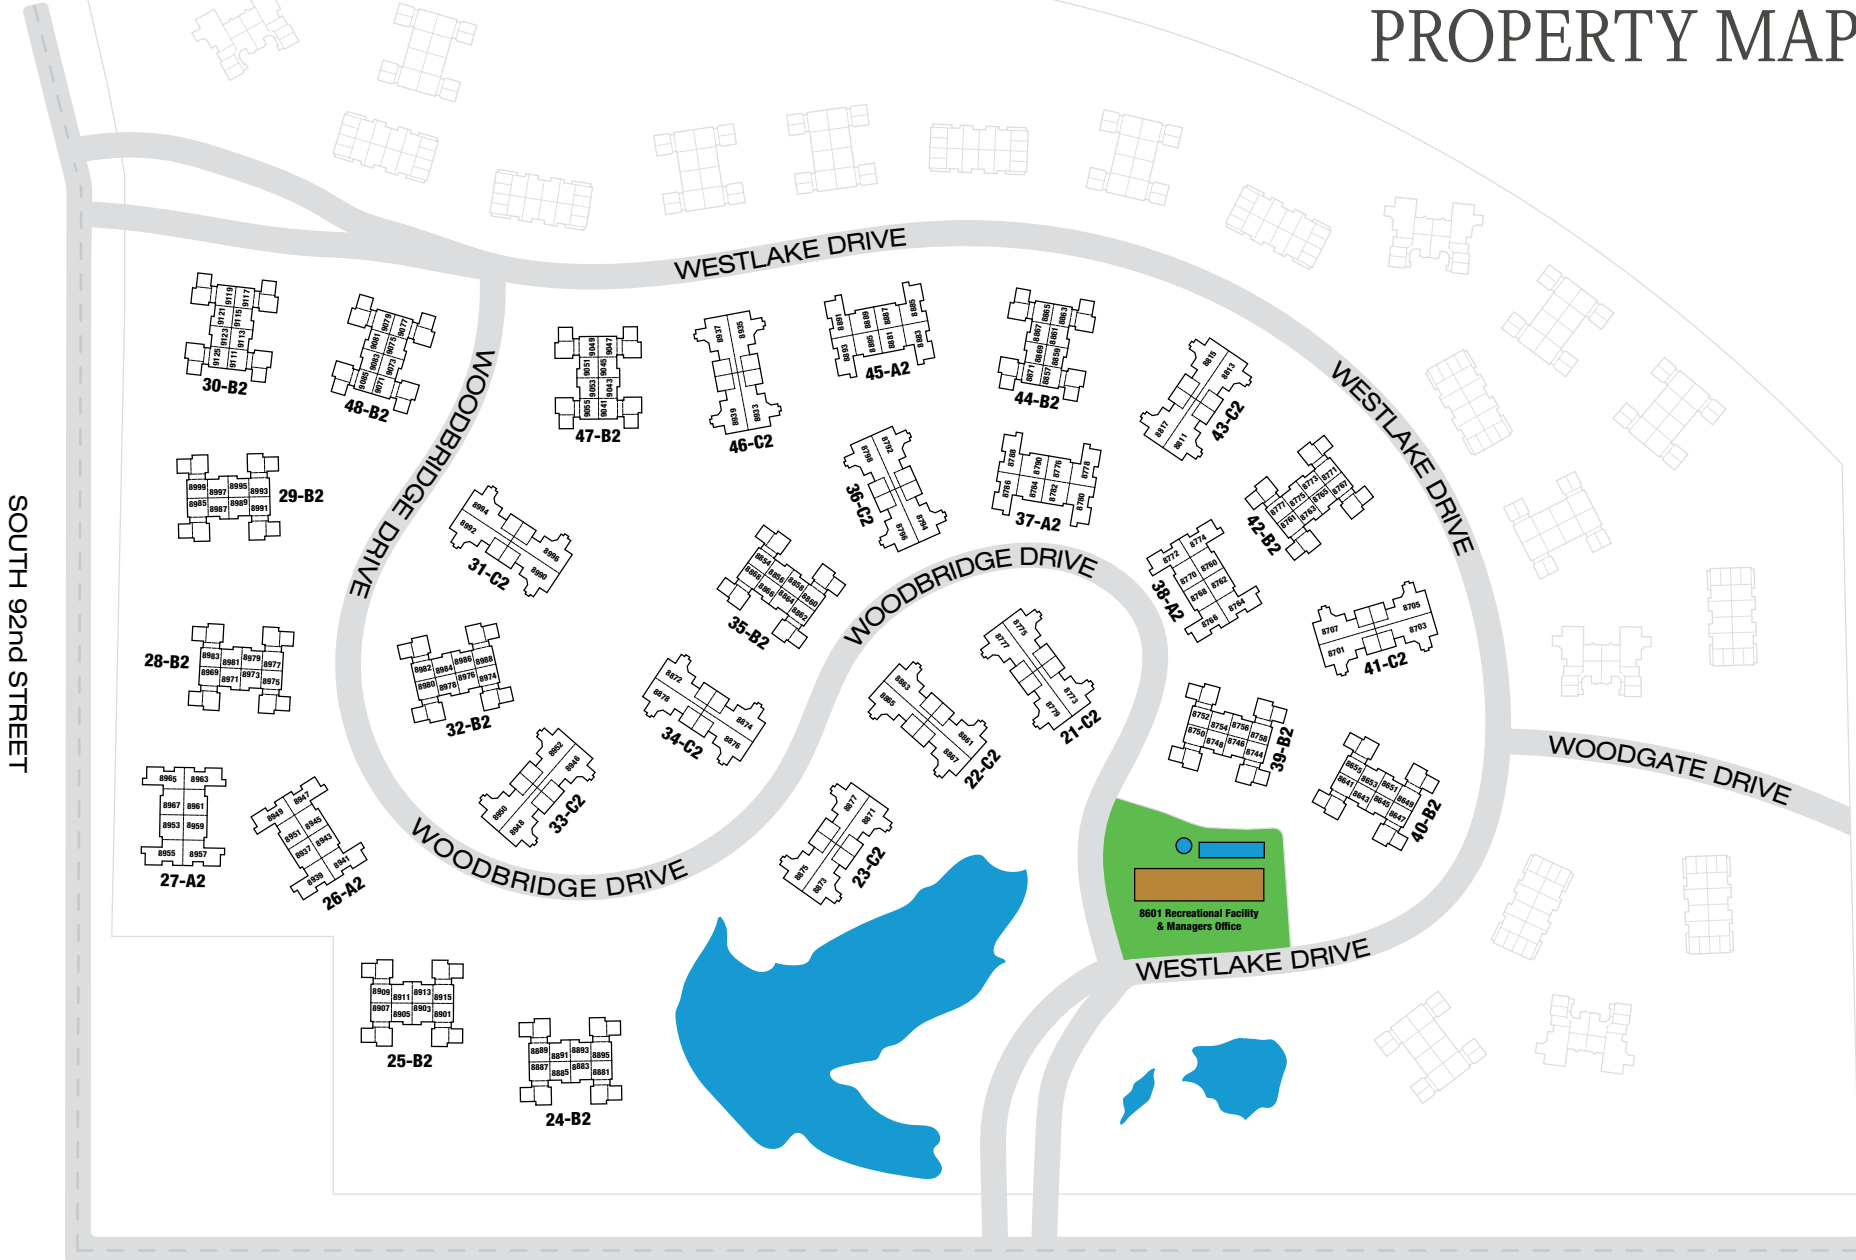

# OVERLOOK LAKES Condominium Association PROPERTY MAP

WEST GRANGE AVENUE