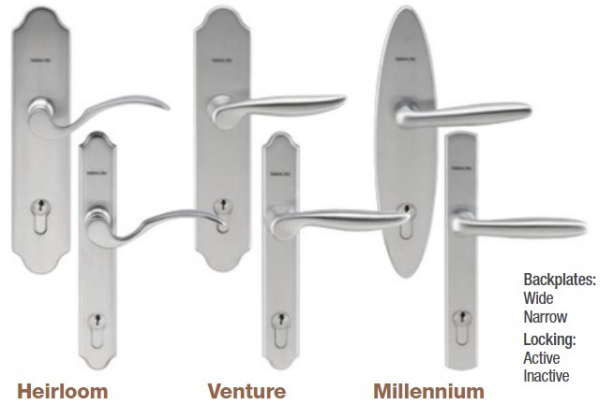

Smooth-Star®

2 Lite 4 Panel | Style No. S296

PALMER DONAVIN | PRISMA GUARD.

Finish Options

Peepsite installed at eye level