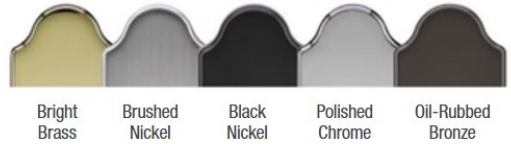

Smooth-Star®

2 Lite 4 Panel | Style No. S296

PALMER DONAVIN | PRISMA GUARD.

Finish Options

Peepsite installed at eye level