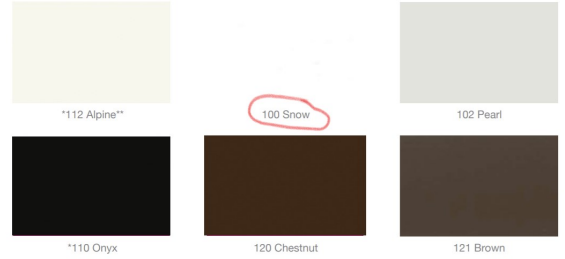

Smooth-Star®

2 Lite 4 Panel | Style No. S296

PALMER DONAVIN | PRISMA GUARD.

Finish Options

Peepsite installed at eye level